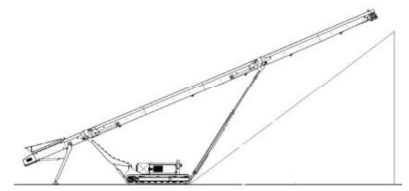

TS4080

OCT.2016.issue 000

WEIGHT OF STANDARD
MACHINE: 12700 KG

TS4080

OCT.2016.issue 000

WEIGHT OF STANDARD
MACHINE: 12700 KG

STD 40FT HIGH CUBE
CONTAINER

TS4080