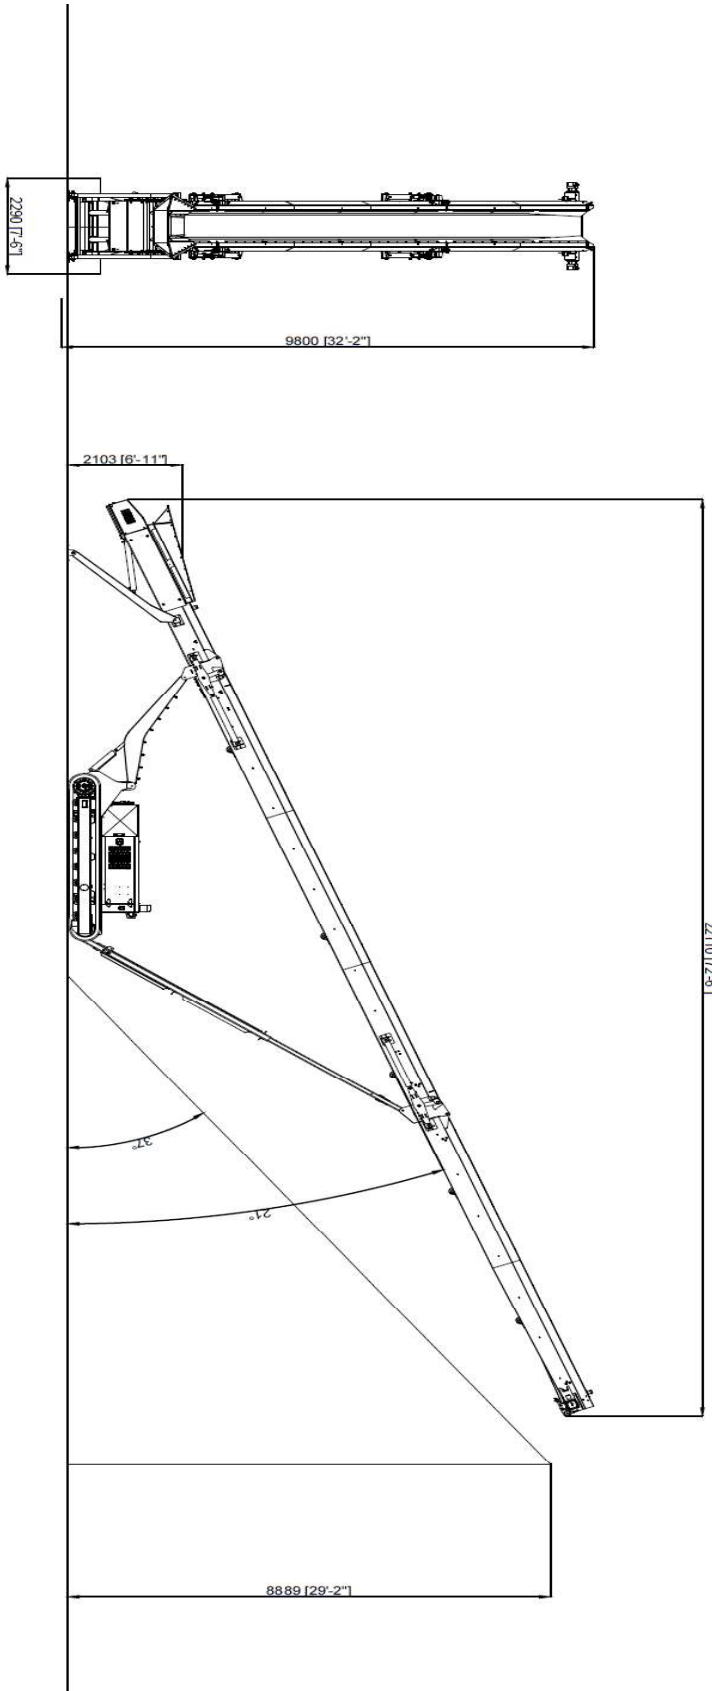

TS4080

OCT.2016.issue 000

WEIGHT OF STANDARD
MACHINE: 12700 KG

TS4080

OCT.2016.issue 000

WEIGHT OF STANDARD
MACHINE: 12700 KG

STD 40FT HIGH CUBE
CONTAINER

TS4080