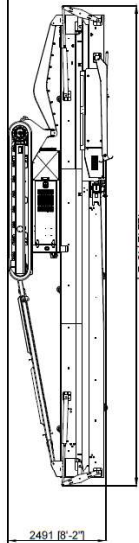

TS4080

OCT.2016.issue 000

WEIGHT OF STANDARD
MACHINE: 12700 KG

TS4080

OCT.2016.issue 000

WEIGHT OF STANDARD
MACHINE: 12700 KG

STD 40FT HIGH CUBE
CONTAINER

TS4080