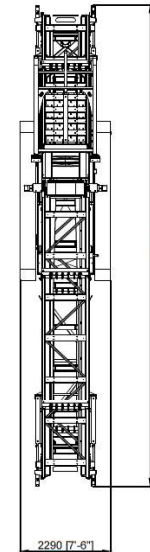

TS4080

OCT.2016.issue 000

WEIGHT OF STANDARD
MACHINE: 12700 KG

TS4080

OCT.2016.issue 000

WEIGHT OF STANDARD
MACHINE: 12700 KG

STD 40FT HIGH CUBE
CONTAINER

TS4080