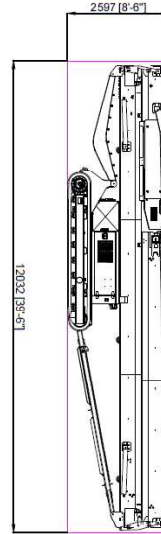

TS4080

OCT.2016.issue 000

WEIGHT OF STANDARD
MACHINE: 12700 KG

TS4080

OCT.2016.issue 000

WEIGHT OF STANDARD
MACHINE: 12700 KG

STD 40FT HIGH CUBE
CONTAINER

TS4080