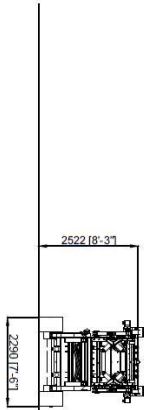

TS4080

OCT.2016.issue 000

WEIGHT OF STANDARD
MACHINE: 12700 KG

TS4080

OCT.2016.issue 000

WEIGHT OF STANDARD
MACHINE: 12700 KG

STD 40FT HIGH CUBE
CONTAINER

TS4080