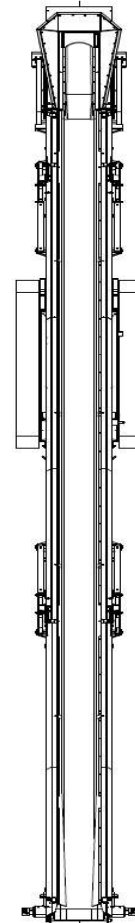

TS4080

OCT.2016.issue 000

WEIGHT OF STANDARD
MACHINE: 12700 KG

TS4080

OCT.2016.issue 000

WEIGHT OF STANDARD
MACHINE: 12700 KG

STD 40FT HIGH CUBE
CONTAINER

TS4080