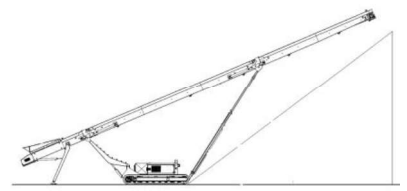

TS4080

OCT.2016.issue 000

WEIGHT OF STANDARD
MACHINE: 12700 KG

TS4080

OCT.2016.issue 000

WEIGHT OF STANDARD
MACHINE: 12700 KG

STD 40FT HIGH CUBE
CONTAINER

TS4080