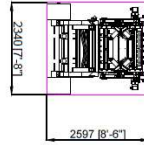

TS4080

OCT.2016.issue 000

WEIGHT OF STANDARD
MACHINE: 12700 KG

TS4080

OCT.2016.issue 000

WEIGHT OF STANDARD
MACHINE: 12700 KG

STD 40FT HIGH CUBE
CONTAINER

TS4080